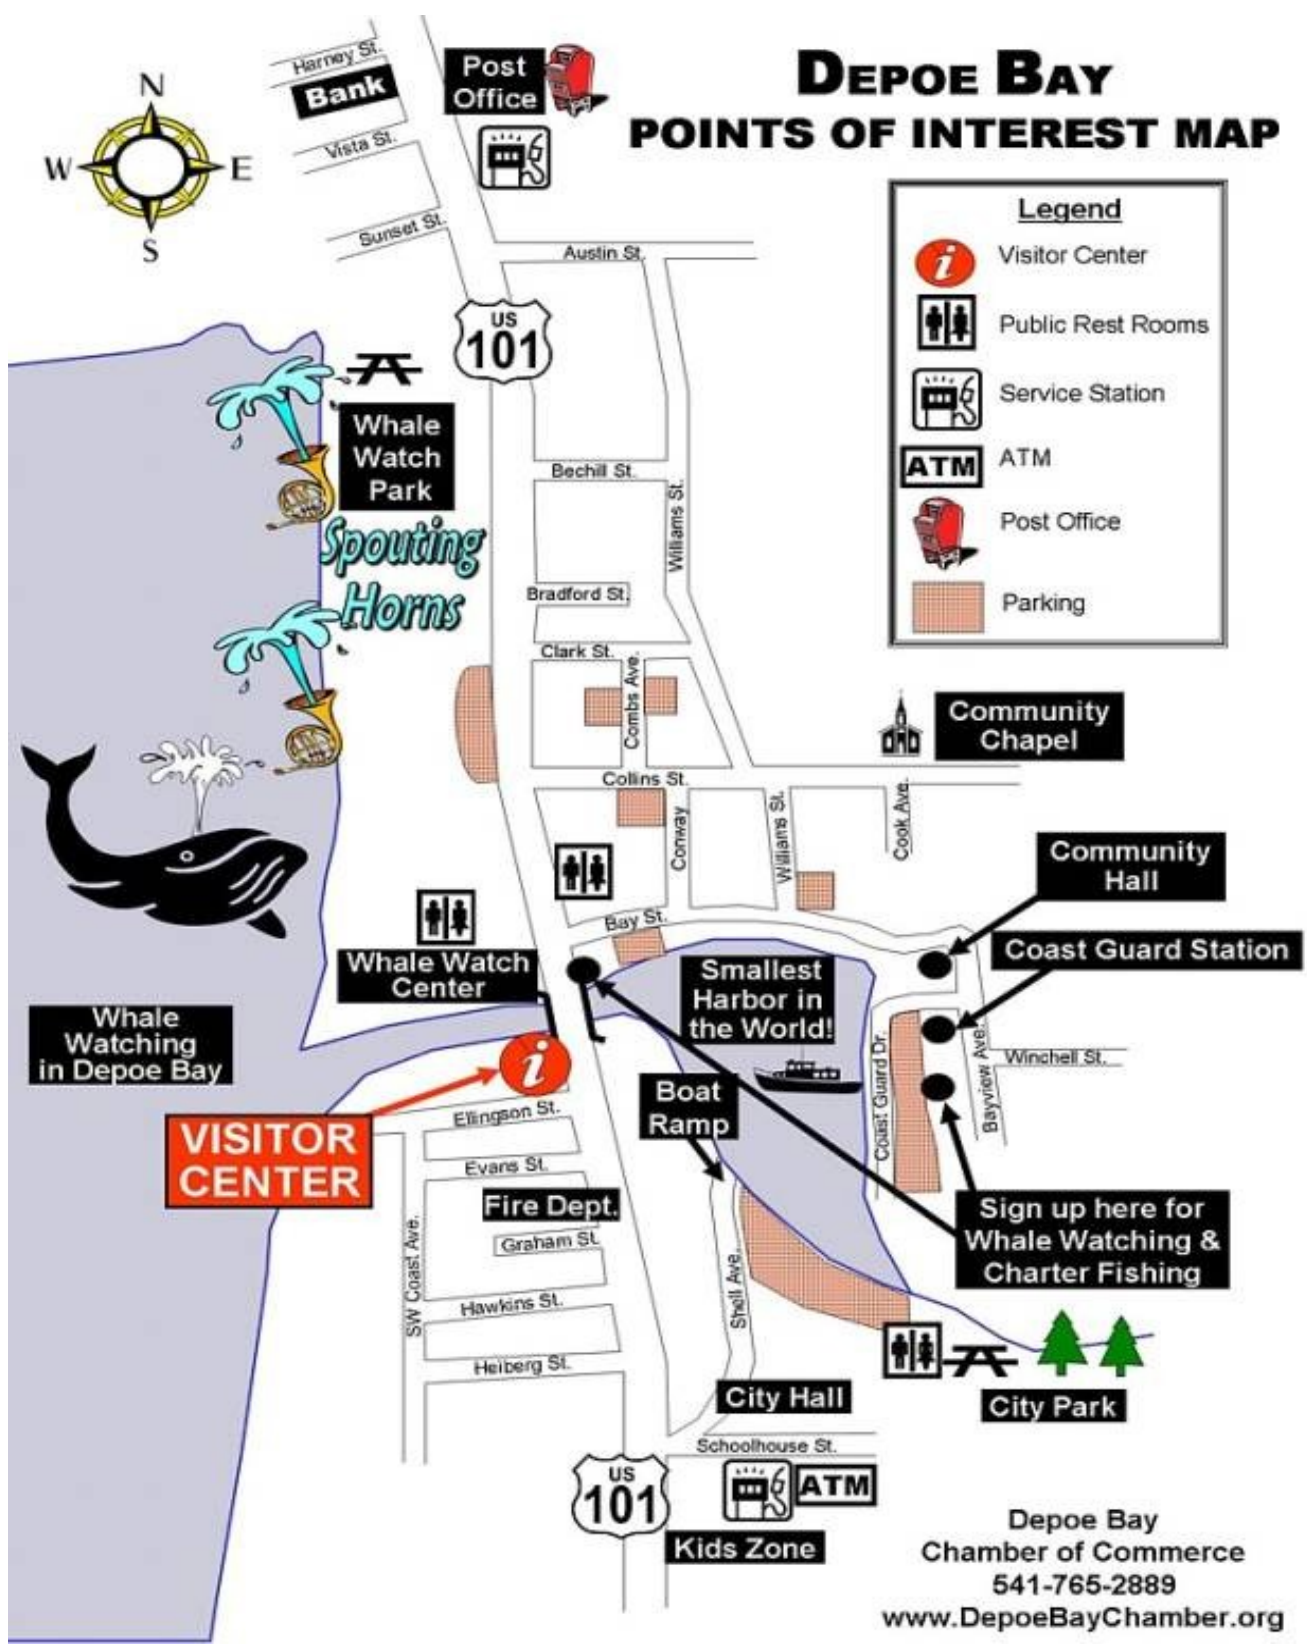

# DEPOE BAY POINTS OF INTEREST MAP

**Legend**

-  Visitor Center
-  Public Rest Rooms
-  Service Station
-  ATM
-  Post Office
-  Parking

Depoe Bay  
Chamber of Commerce  
541-765-2889  
[www.DepoeBayChamber.org](http://www.DepoeBayChamber.org)